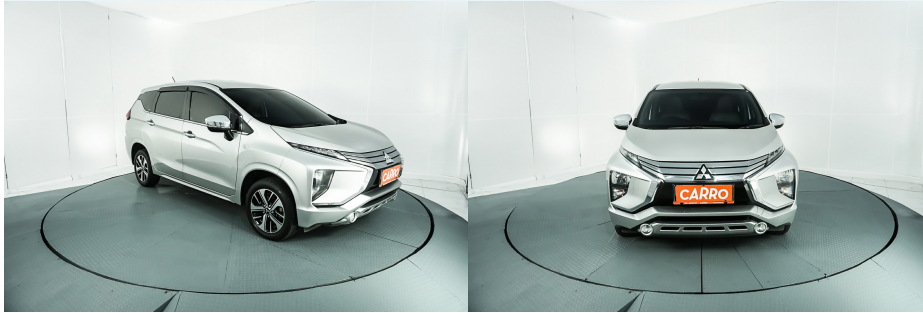

Items	Passed	Fixed/Replaced	Items	Passed	Fixed/Replaced
Kunci Cadangan	✓		Buku Service	✓	
Buku Manual	✓		Stik Dongkrak	N/A	
Dongkrak	N/A		Toolset	N/A	

Eksterior Checks

Eksterior Images

Items	Passed	Fixed/Replaced	Items	Passed	Fixed/Replaced
Antena	✓		Bodykit kanan	✓	
Bodykit kiri	✓		Bumper belakang	✓	
Bumper bodykit belakang	✓		Bumper bodykit depan	✓	
Bumper depan	✓		Bumper guard belakang	N/A	
Bumper guard depan	✓		Velg roda belakang kanan	✓	
Velg roda belakang kiri	✓		Velg roda depan kanan	✓	
Velg roda depan kiri	✓		Fender kanan	✓	
Fender kiri	✓		Grille	✓	
Kaca belakang	✓		Kaca depan	✓	
Kaca pintu belakang kanan	✓		Kaca pintu belakang kiri	✓